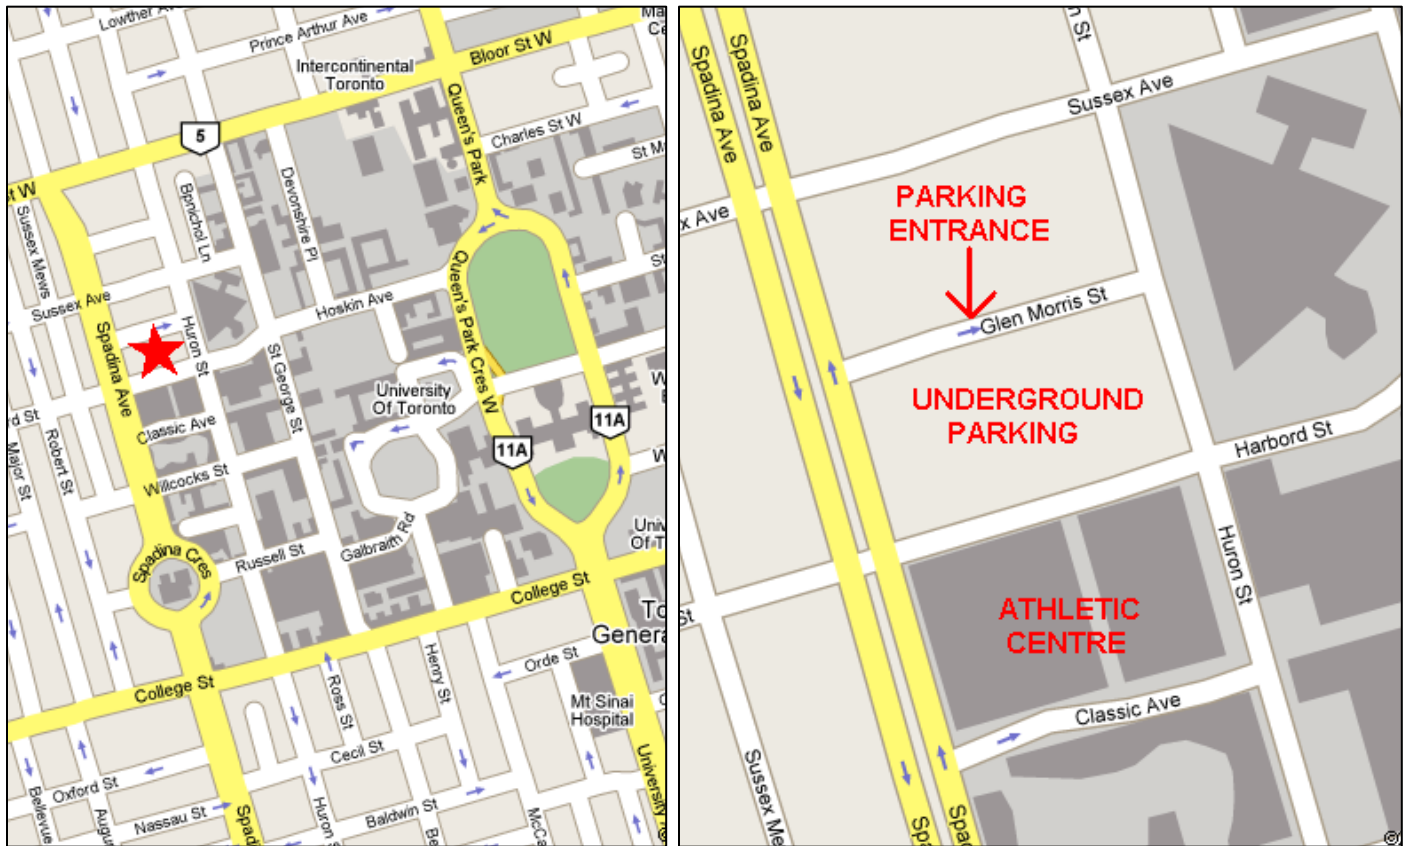

Tournament Location

Parking Directions

Underground parking is available at the Graduate House Residence, which is located directly opposite the Athletic Centre on Harbord Street. The parking garage entrance is on Glen Morris.