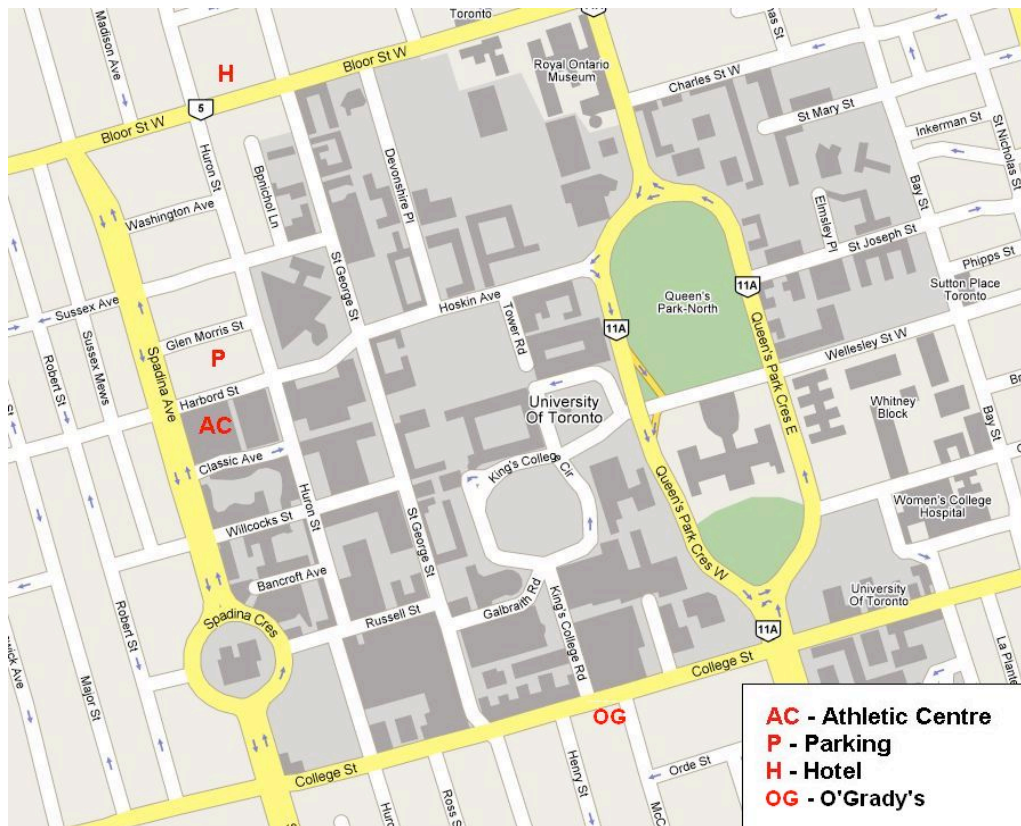

Tournament Location

Parking Directions

Underground parking is available at the Graduate House Residence, which is located directly opposite the Athletic Centre on Harbord Street. The parking garage entrance is on Glen Morris.